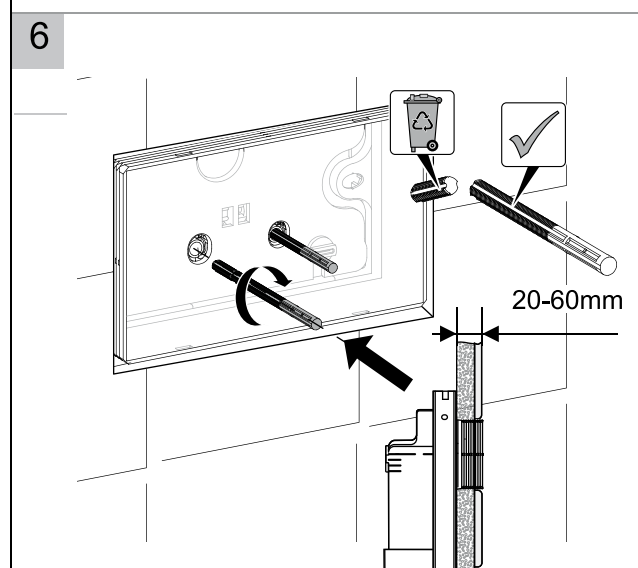

PLAQUE BATI-SUPPORT PLUS-STRONG-SILENCE

SERIE CD 510
ref: 700511 / 700513

PLAQUE BATI-SUPPORT PLUS-STRONG-SILENCE

SERIE CD 510
ref: 700511 / 700513